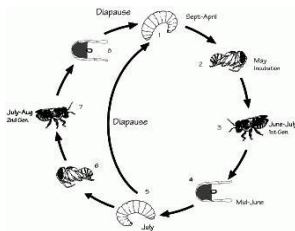

Big T's Honeybee Farm

~ Presents ~

Beginner's Beekeeping Workshop

Classes held at: Our Redeemer Lutheran Church, Rt. 140 Greenville, IL. 62246

Date: March 25th, 2023. (Saturday)

Time: From: 9am to 4pm, with an hour off for lunch (on your own.) Bring your own snacks and drinks.

Fee: $ 60.00 for the 1st Person, $50.00 for each additional person. (Includes book: "First Lessons in Beekeeping" by Keith Delaplane)

Subjects include: Biology of the honeybee, equipment needed to get started, inspecting the hive, what to look for in the hive, pests & diseases, a year in the life of a honeybee colony, including harvesting and extracting honey.

Instructor: Tim Lindley, 45+ years of beekeeping experience.

Starter Hives will be available for purchase, and we will have a signup sheet for packages and nucleus colonies.

To guarantee your spot in the class, you can make a full payment going to bigtshoneybeefarm@gmail.com, and paying with a credit card or you can save 3% and send a check to Big T's Honeybee Farm, 1222 Airport Ave. Greenville, IL 62246. Payment must be received beforehand in order to reserve your seat in the class. For more information, Call: 618-780-3772.